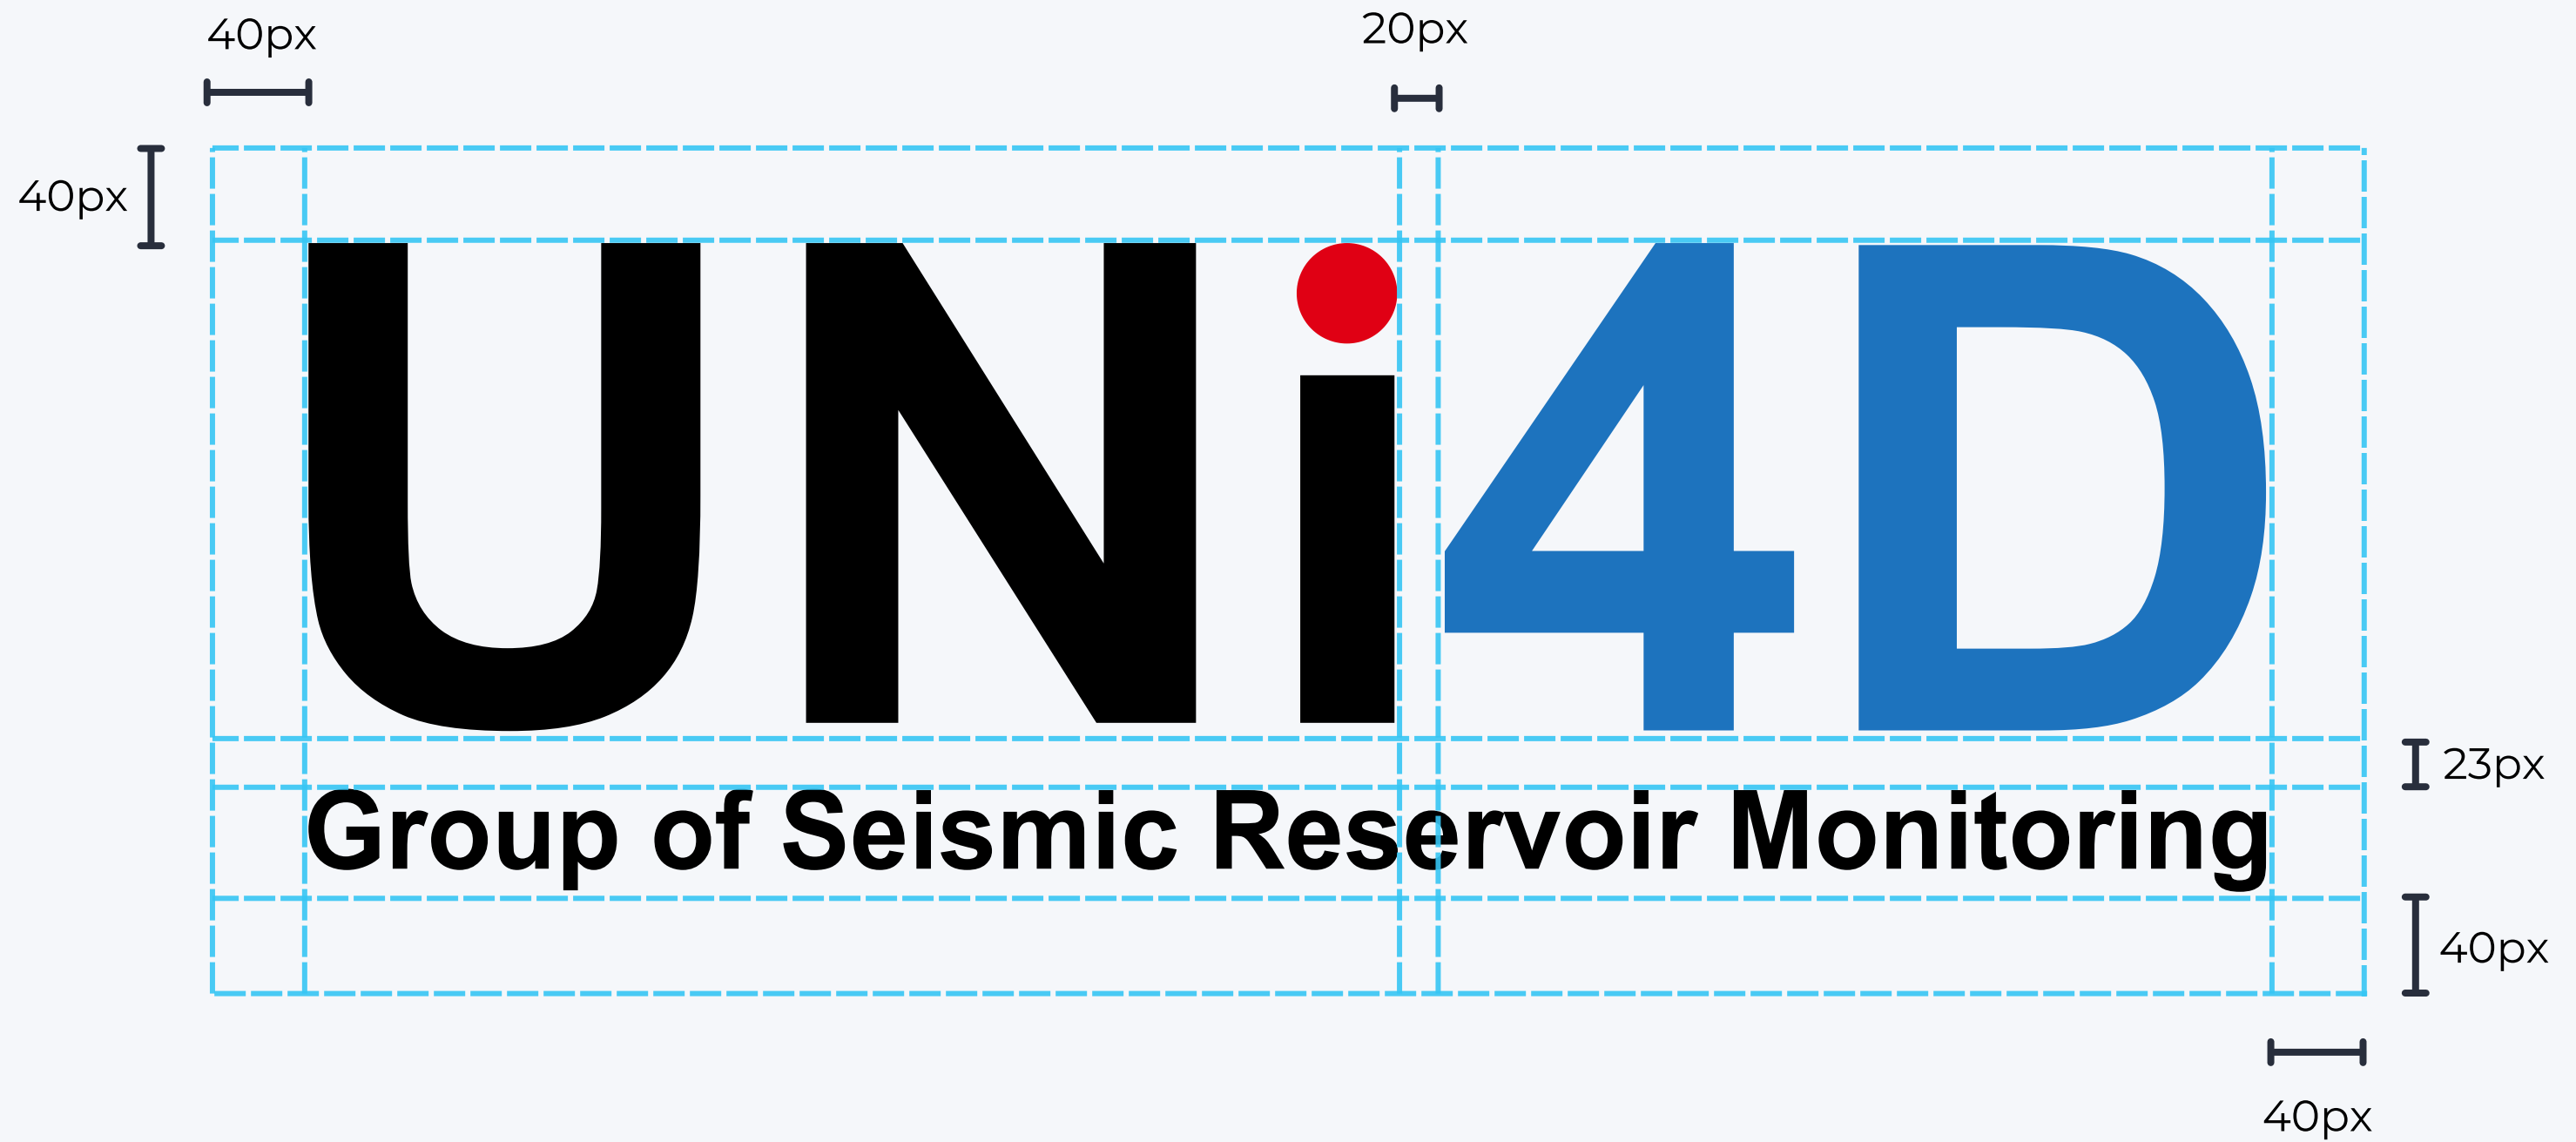

UNI**i****4D**

Group of Seismic Reservoir Monitoring

LOGO VARIATIONS

Horizontal application with legend

Horizontal application without legend

LOGO SPECIFICATIONS

Branding
Manual

UNI4D